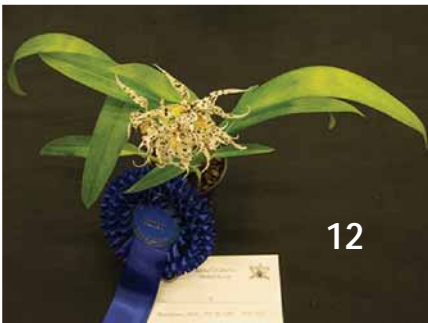

1

3

6

4

2

11

8

Show pictures:
Ken Johnson

- 1 - Best Cymbidium – Rita Cordwell
- 2 - Best Dendrobium – Stan Taylor
- 3 - Best Group Display – Malcolm Moodie
- 4 - Best in Show Sophronitis – Malcolm Moodie
- 5 - Best Phalaenopsis – John Clarke
- 6 - Bowl of Pleonies – Malcolm Moodie
- 7 - Clowesia rosea – Lina Smalinske
- 8 - dinema polybulbon – Stan Taylor
- 9 - Floral Art – Janet James
- 10 - LC Goldigger Orchidglade – Malcolm Moodie
- 11 - Masd. Prince Charming – Malcolm Moodie
- 12 - Species Oncidium – Malcolm Moodie

5

12

9

7

10