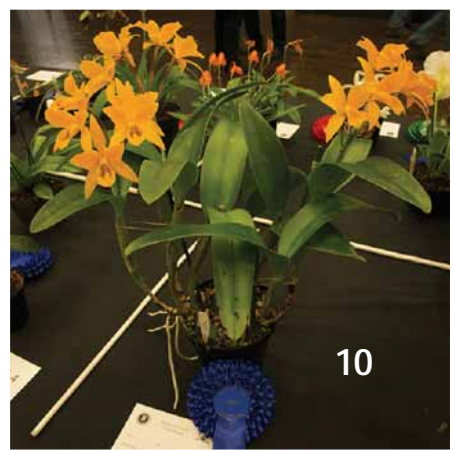

1

3

6

4

2

11

8

Show pictures:
Ken Johnson

- 1 - Best Cymbidium – Rita Cordwell
- 2 - Best Dendrobium – Stan Taylor
- 3 - Best Group Display – Malcolm Moodie
- 4 - Best in Show Sophronitis – Malcolm Moodie
- 5 - Best Phalaenopsis – John Clarke
- 6 - Bowl of Pleonies – Malcolm Moodie
- 7 - Clowesia rosea – Lina Smalinske
- 8 - dinema polybulbon – Stan Taylor
- 9 - Floral Art – Janet James
- 10 - LC Goldigger Orchidglade – Malcolm Moodie
- 11 - Masd. Prince Charming – Malcolm Moodie
- 12 - Species Oncidium – Malcolm Moodie

5

12

9

7

10

More show pictures

Other awards not mentioned above:

Society Challenge Cup	Best Group Display	Malcolm Moodie
Bedlam Trophy	Best Monopodial	Stan Taylor
Durant Cup	Best Laeliinae	Malcolm Moodie
SA Jarrett Cup	Best Oncidiinae	Malcolm Moodie
Margaret Turton Cup	Best Phalaenopsis	John Clarke
Trevor Turton Cup	Best Cypripedioideae	Malcolm Moodie
Dendrobium Trophy	Best Dendrobium	Stan Taylor
Vandaville Trophy	Best Species	Malcolm Moodie
Wyld Court Cup	Best Lycaste	Martin Mitchell
Shirley Goblet	Best Pleione	Martin Mitchell
Peter White Trophy	Best Pleurothallidinae	Malcolm Moodie
Rene Osborne Trophy	Floral Art	Janet James
Bedlam Trophy	Best Hybrid (Table Displays)	Malcolm Moodie